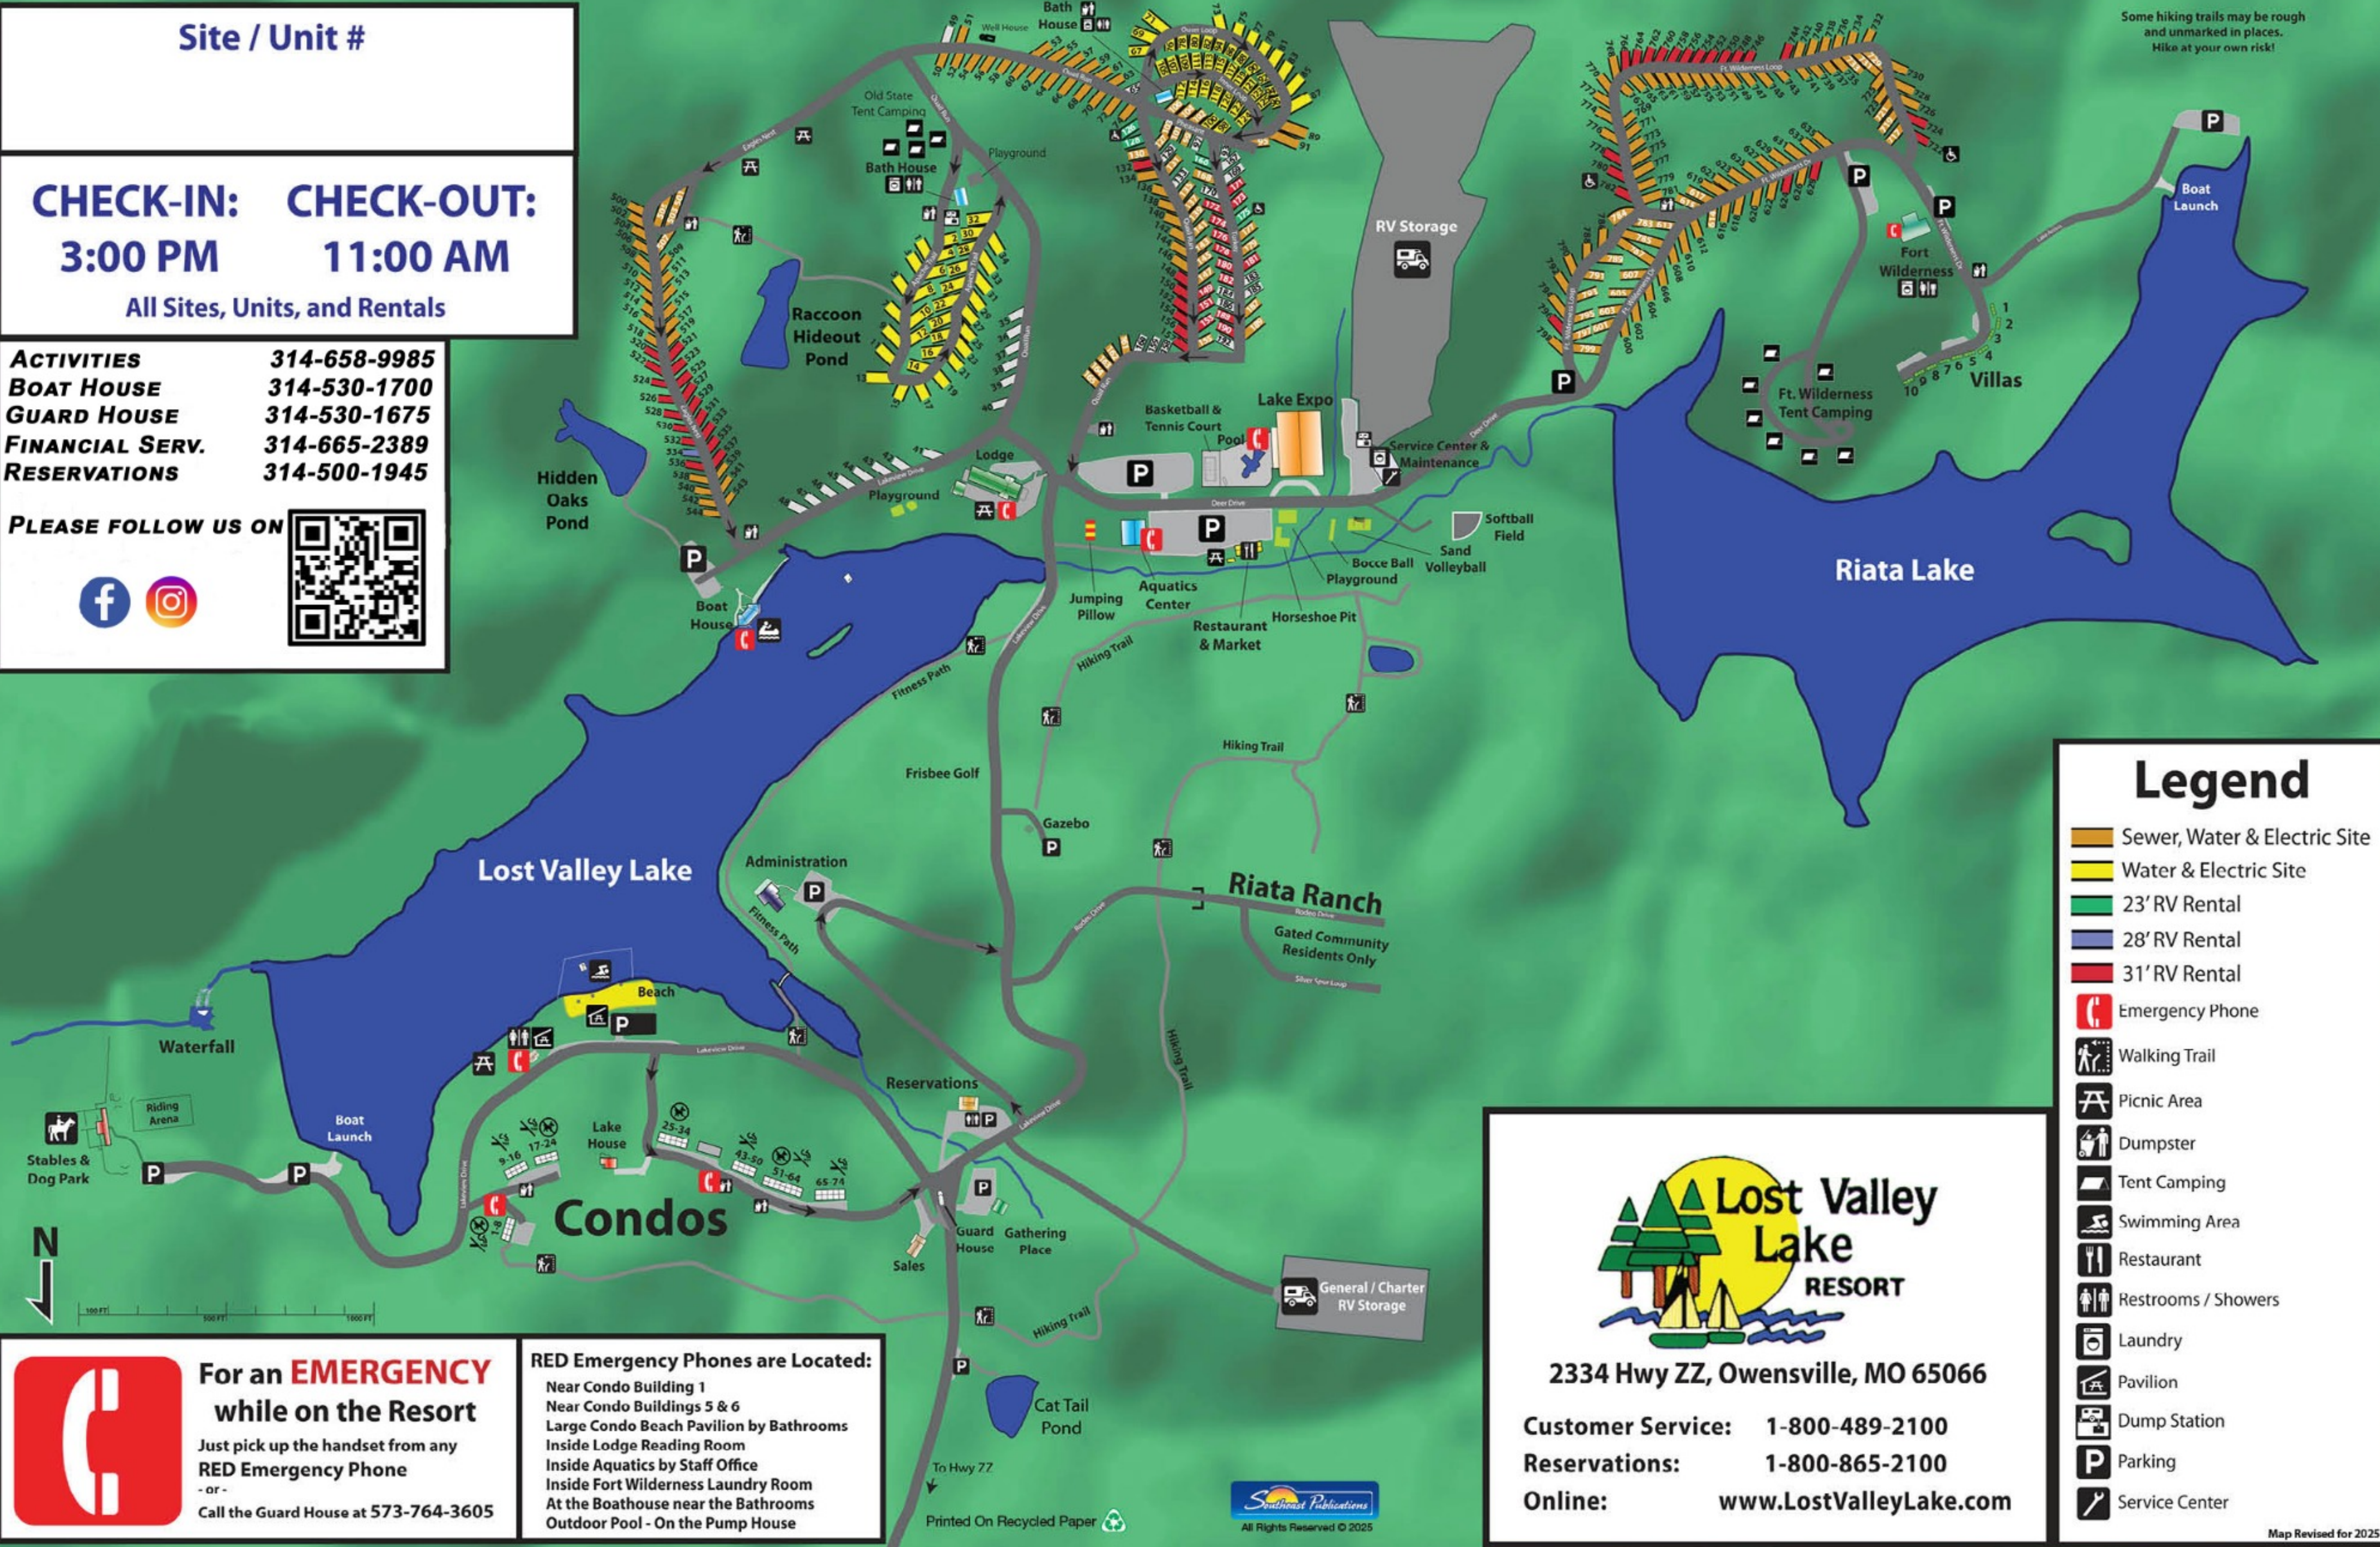

PLEASE FOLLOW US ON

Some hiking trails may be rough and unmarked in places. Hike at your own risk!

Legend

- Sewer, Water & Electric Site
- Water & Electric Site
- 23' RV Rental
- 28' RV Rental
- 31' RV Rental
- Emergency Phone
- Walking Trail
- Picnic Area
- Dumpster
- Tent Camping
- Swimming Area
- Restaurant
- Restrooms / Showers
- Laundry
- Pavilion
- Dump Station
- Parking
- Service Center

2334 Hwy ZZ, Owensville, MO 65066

Customer Service: 1-800-489-2100

Reservations: 1-800-865-2100

Online: www.LostValleyLake.com

For an EMERGENCY while on the Resort

Just pick up the handset from any RED Emergency Phone

- or -
Call the Guard House at 573-764-3605

RED Emergency Phones are Located:

- Near Condo Building 1
- Near Condo Buildings 5 & 6
- Large Condo Beach Pavilion by Bathrooms
- Inside Lodge Reading Room
- Inside Aquatics by Staff Office
- Inside Fort Wilderness Laundry Room
- At the Boathouse near the Bathrooms
- Outdoor Pool - On the Pump House

• Maps Not To Scale
All Rights Reserved ©

[Southeast Publications](http://www.SoutheastPublications.com) Doug / Soism • 09/25

Printed in the USA

BOURBON RV 573-732-5100
BOURBONRV.COM
MON-FRI 8AM-5PM • SAT 8:30AM-3PM